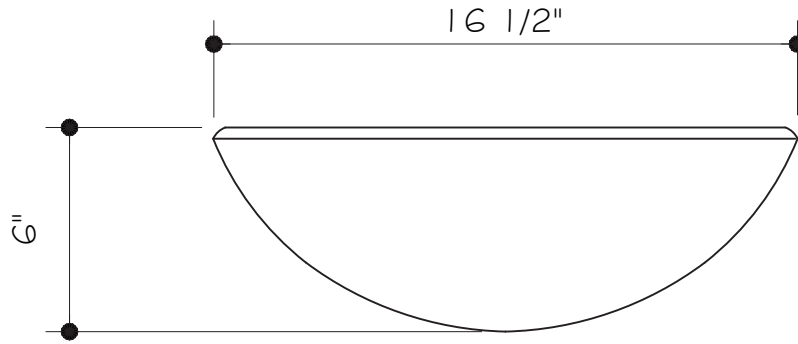

VIGO Glass Round Vessel Bathroom Sink in Sheer Black

VG07042

MEASUREMENTS	
Overall Diameter	16 1/2"
Overall Height	9"
Sink Hole Diameter	1 3/4"

PRODUCT FEATURES
<ul style="list-style-type: none"> • 1 3/4" drain opening • Handmade Sink • Scratch resistant • Solid tempered glass construction • Above counter installation • Protected by VIGO's Limited Lifetime Warranty

FRONT VIEW

TOP VIEW

NOTE: DRILL HOLL SIZE IN CONTERTOP Ø1 3/4"
GLASS THICKNESS 1/2"
GLASS DIAMETER AND HEIGHT MAY VARY UP TO 1/2"