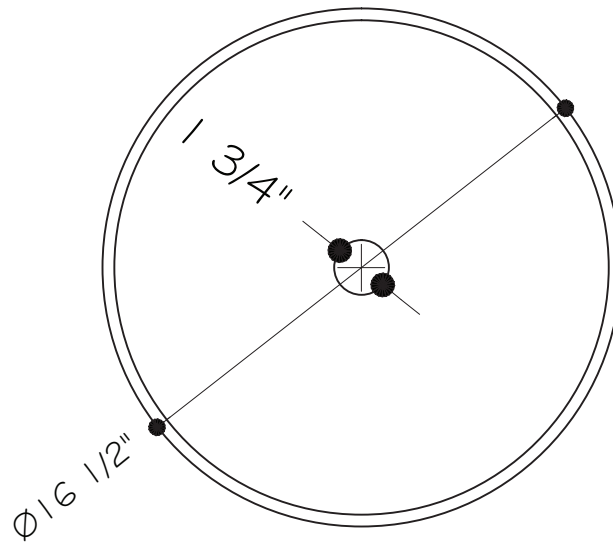

VIGO Glass Round Vessel Bathroom Sink in Sheer Black

VG07042

MEASUREMENTS	
Overall Diameter	16 1/2"
Overall Height	9"
Sink Hole Diameter	1 3/4"

PRODUCT FEATURES
<ul style="list-style-type: none"> • 1 3/4" drain opening • Handmade Sink • Scratch resistant • Solid tempered glass construction • Above counter installation • Protected by VIGO's Limited Lifetime Warranty

FRONT VIEW

TOP VIEW

NOTE: DRILL HOLL SIZE IN CONTERTOP Ø1 3/4"
GLASS THICKNESS 1/2"
GLASS DIAMETER AND HEIGHT MAY VARY UP TO 1/2"