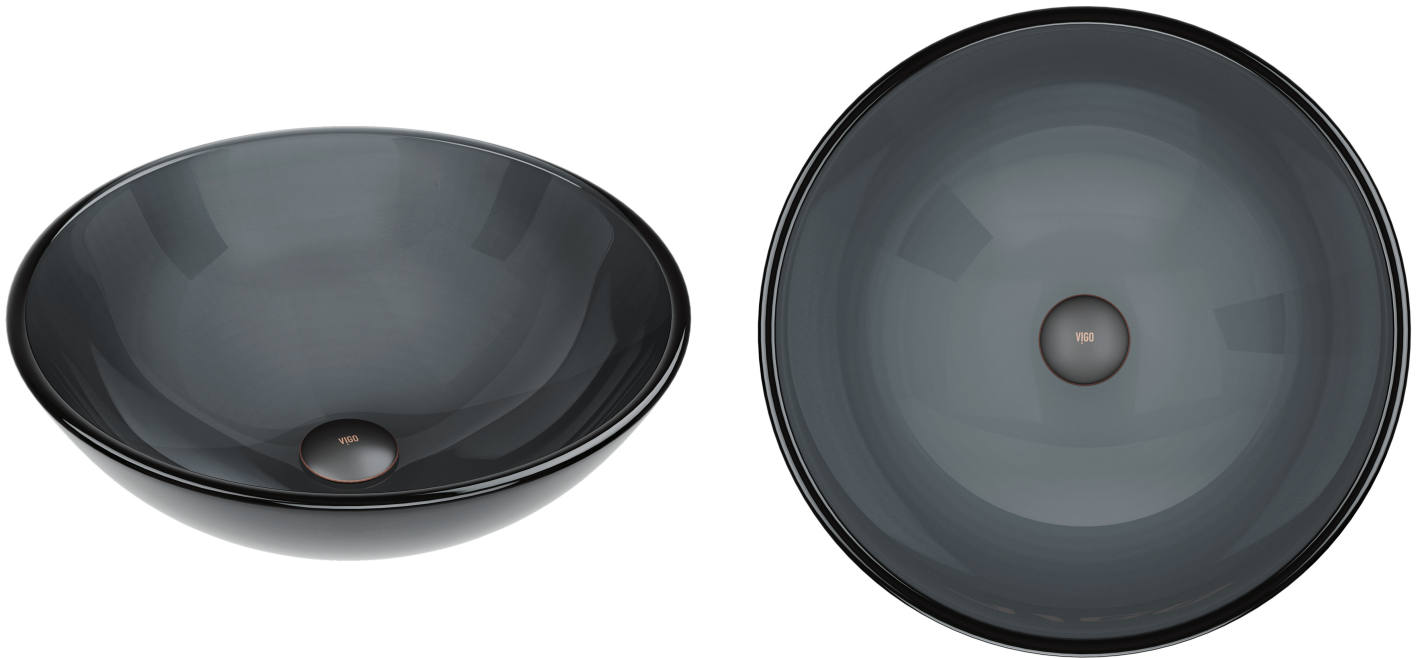

VIGO Glass Round Vessel Bathroom Sink in Sheer Black

VG07042

MEASUREMENTS	
Overall Diameter	16 1/2"
Overall Height	9"
Sink Hole Diameter	1 3/4"

PRODUCT FEATURES
<ul style="list-style-type: none"> • 1 3/4" drain opening • Handmade Sink • Scratch resistant • Solid tempered glass construction • Above counter installation • Protected by VIGO's Limited Lifetime Warranty

CODES / STANDARDS
  
<ul style="list-style-type: none"> • cUPC Certified • ADA Compliant • All VIGO Bathroom Sinks have a Limited Lifetime Warranty

VIGO Glass Round Vessel Bathroom Sink in Sheer Black

VG07042

FRONT VIEW

TOP VIEW

NOTE: DRILL HOLL SIZE IN CONTERTOP Ø1 3/4"
GLASS THICKNESS 1/2"
GLASS DIAMETER AND HEIGHT MAY VARY UP TO 1/2"